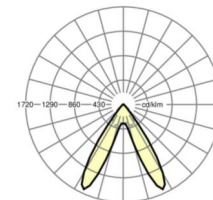

CHARACTERISTICS

Order number	19460006100
EAN number	4020863403493
Commodity code	94051190
Certification mark	IP 20, Protection class I, ENEC10 VDE, F, HACCP DIN10500/Food/IFS-application-related suitability/BRC, Indoor, CE
Impact resistance (IK rating)	IK03 (-20°C bis 35°C)
Ambient temperatur	ta -20°C to 35°C
Special properties	Ready for IoT
Warranty period	5 years
State funding programs	BEG - Federal funding for efficient buildings (valid only for Germany)

ELECTRICAL ENGINEERING

Controller	Electronic driver DALI2 (1 pcs.)
System output	53W
Mains voltage	230V/50Hz
Circuit breakers (inrush current)	13 pieces/B10, 21 pieces/B16, 21 pieces/C10, 35 pieces/C16
Energy efficiency class/light source	E

LIGHTING TECHNOLOGY

Placement	LED, Colour rendering/Light colour CRI ≥ 80 / 3000K
Colour tolerance (MacAdam)	3SDCM
Photobiological safety (Luminaire)	RG1
Nominal luminous flux	7697lm
LED service life	50000h L80/B10 (Tq 35°C)
Luminaire luminous efficiency	145lm/W
Beam angle	70° (C0) / 90° (C90)
UGR lat./long.	20.1 / 18.8

MECHANICS

Housing colour	traffic white RAL 9016
Dimensions (LxWxH/DxH)	1531mm x 55mm x 37mm
Weight (net)	1.9kg
Type of installation	Mounting rail system installation, Light structure

Dimensions

L	1531 mm	Length
B	55 mm	Width
H	37 mm	Height

DEEP-LINK

<https://www.regiolux.de/en/article/19460006100>

Reference	LED 8000lm 830
ηLB	100 %
Φ ↓/↑	99 % / 1 %
UGR lat./long.	20.1 / 18.8